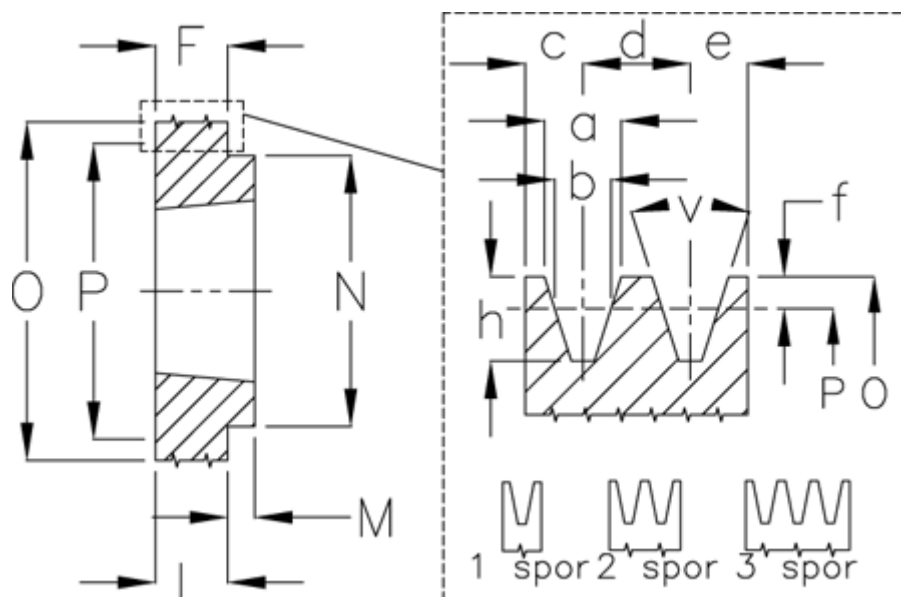

Article number: 604113013201

Description: V-belt pulley SPZ 132/1 TL1610

Measures

a	= 9.7	For bush	= 1610	P	= 132
b	= 8.5	h	= 11.0	Type	= SPZ
Bush ζ max	= 42	J	= -	v	= 38 grader
c	= 8.0	L	= 25		
d	= 12.0	m	= 9		
e	= 8.0	N	= 92		
f	= 2.0	Number of ribs	= 1		
F	= 16	O	= 136.0		